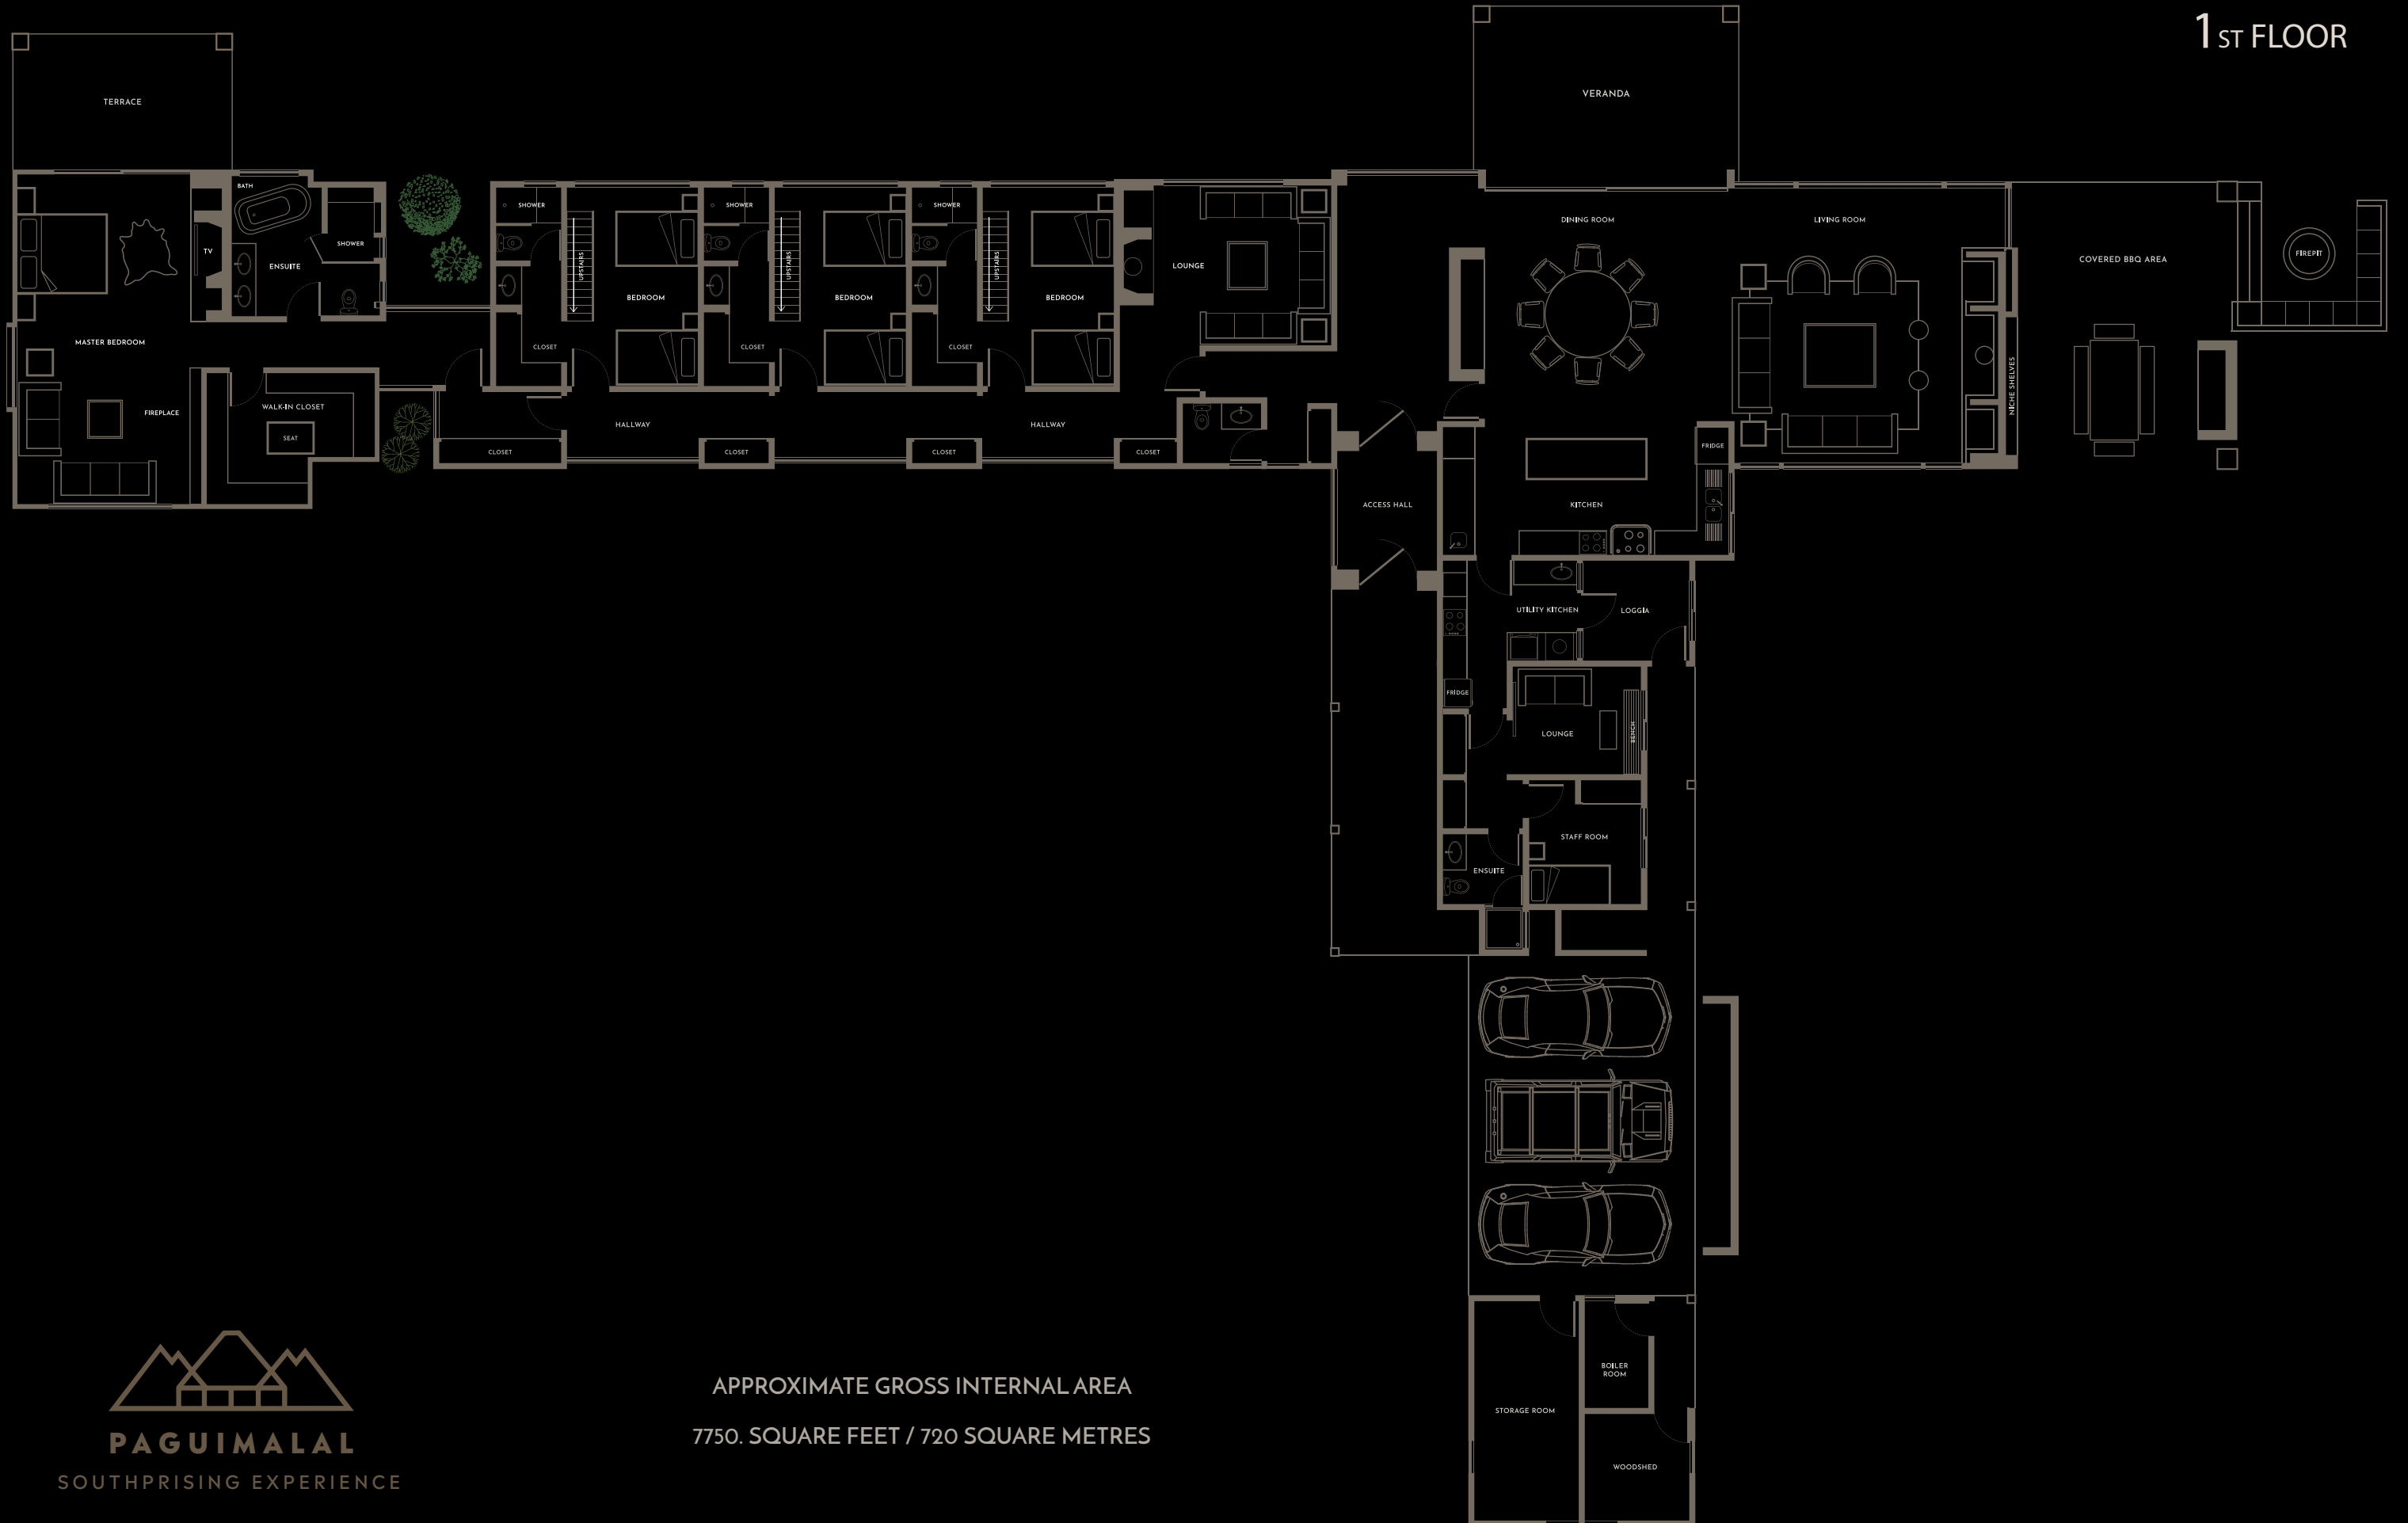

1ST FLOOR

PAGUIMALAL
SOUTHPRISING EXPERIENCE

APPROXIMATE GROSS INTERNAL AREA
7750. SQUARE FEET / 720 SQUARE METRES